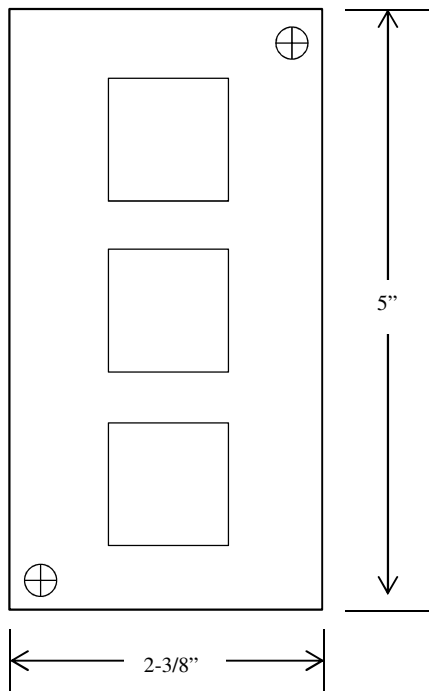

## PBS-3 CONTROL STATION

- NEMA 1
- SURFACE MOUNT
- FULLY GUARDED
- THREE BUTTON CONTROL (OPEN-CLOSE-STOP) IN METAL ENCLOSURE
- BUTTON: 5 amp @ 120VAC
- 240VAC MAX GENERAL PURPOSE
- OPEN: NORMALLY OPEN
- CLOSE: NORMALLY OPEN
- STOP: NORMALLY CLOSED
- UL LISTED

## DIMENSIONS