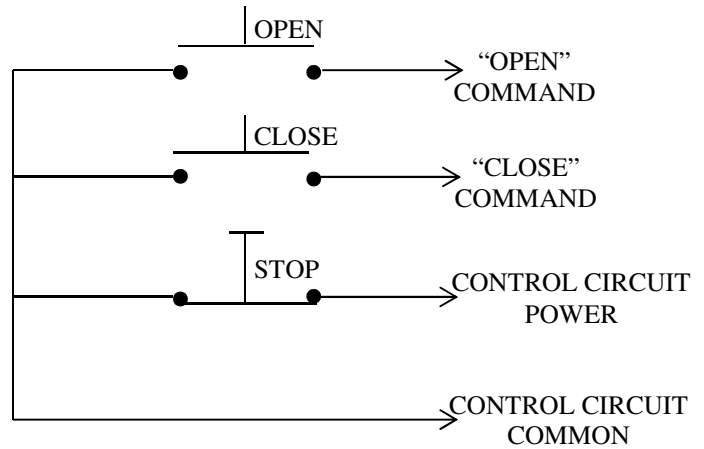

WIRING

230 Route 206, Suite 206
Flanders, NJ 07836
(800) 942-6682 * (973) 584-6682 Fax
info@mmtcinc.com