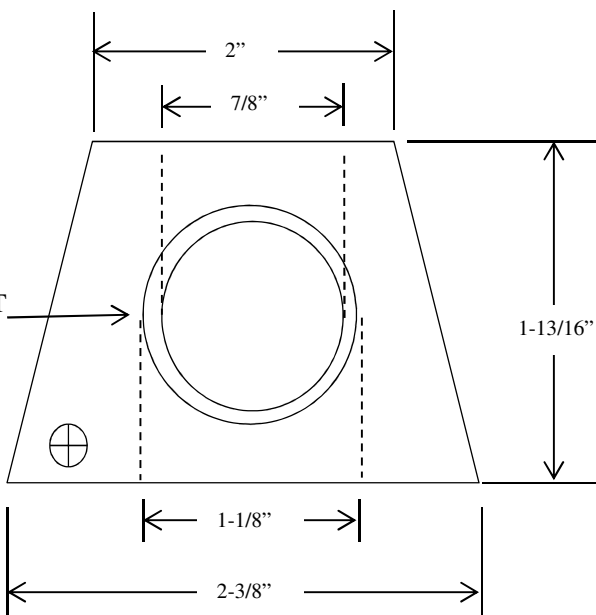

## PBS-3 CONTROL STATION

- NEMA 1
- SURFACE MOUNT
- FULLY GUARDED
- THREE BUTTON CONTROL (OPEN-CLOSE-STOP) IN METAL ENCLOSURE
- BUTTON: 5 amp @ 120VAC
- 240VAC MAX GENERAL PURPOSE
- OPEN: NORMALLY OPEN
- CLOSE: NORMALLY OPEN
- STOP: NORMALLY CLOSED
- UL LISTED

## DIMENSIONS