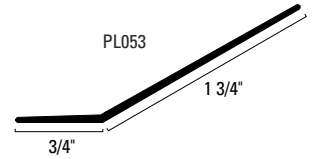

TOP SEALS

FLEXIBLE TOP SEALS

Action's Flexible Top Seal provides a universal seal for new construction or retrofit for existing installations.

PART NUMBER	DESCRIPTION
PL053-BL-W	Black, 100' Rolls

PART NUMBER	DESCRIPTION
PL063-GR-W	2 3/4", Gray, 250' Reel