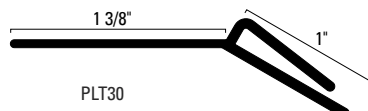

## FLEXIBLE VINYL REVERSE ANGLE JAMB SEALS

Action Industries offers an economical version of Reverse Angle Jamb Seal. This product is designed to withstand cracking and hold its shape.

PART NUMBER	DESCRIPTION
PL030-GR-W	Gray, 100' Roll
PL031-WH-W	White, 100' Roll
PL032-BR-W	Brown, 100' Roll
PL033-BL-W	Black, 100' Roll

## FLEXIBLE TPR REVERSE ANGLE JAMB SEALS

Action's premium Reverse Angle Jamb Seal is made of TPR, which allows for performance in extreme temperatures.

PART NUMBER	DESCRIPTION
PLT30-GR-W	Gray, 100' Roll
PLT31-WH-W	White, 100' Roll
PLT32-BR-W	Brown, 100' Roll
PLT33-BL-W	Black, 100' Roll