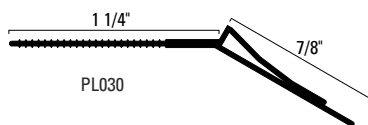

SECTIONAL CLIP-ON SEALS

FLEXIBLE VINYL REVERSE ANGLE JAMB SEALS

Action Industries offers an economical version of Reverse Angle Jamb Seal. This product is designed to withstand cracking and hold its shape.

PART NUMBER	DESCRIPTION
PL030-GR-W	Gray, 100' Roll
PL031-WH-W	White, 100' Roll
PL032-BR-W	Brown, 100' Roll
PL033-BL-W	Black, 100' Roll

FLEXIBLE TPR REVERSE ANGLE JAMB SEALS

Action's premium Reverse Angle Jamb Seal is made of TPR, which allows for performance in extreme temperatures.