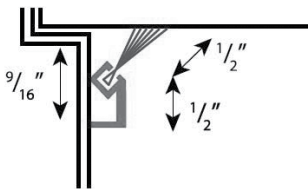

PASSAGE DOOR SEAL KITS

PASSAGE DOOR PERIMETER SEAL KITS

Kits are a combination of our Slim-Line Brush or vinyl bulb and aluminum retainers. Each packaged kit comes complete with matching screws and pre-punched retainers for quick installation. Available for 3' x 7', 4' x 7' or 6' x 7' doors. COMMERCIAL & RESIDENTIAL

BRUSH

PART NUMBER	COLOR
3' x 7'	
J17MI-00-A	Mill
4' x 7'	
J18MI-00-A	Mill
6' x 7'	
J20MI-00-A	Mill

VINYL

PART NUMBER	COLOR
3' x 7'	
V17MI-00-A	Mill
4' x 7'	
V18MI-00-A	Mill
6' x 7'	
V20MI-00-A	Mill

DEMAND THE HIGHEST QUALITY PRODUCTS