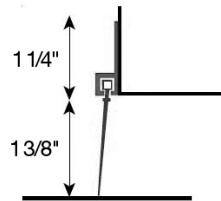

VINYL

PART NUMBER	COLOR
3' COMMERCIAL STANDARD SWEEP KIT	
S3VCO-MI-A	Mill
S3VCO-BR-A	Brown
4' COMMERCIAL STANDARD SWEEP KIT	
S4VCO-MI-A	Mill
S4VCO-BR-A	Brown