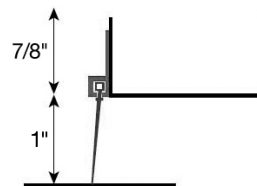

BRUSH

PART NUMBER	COLOR
3' COMMERCIAL STANDARD SWEEP KIT	
S3BCO-MI-A	Mill
S3BCO-BR-A	Brown
4' COMMERCIAL STANDARD SWEEP KIT	
S4BCO-MI-A	Mill
S4BCO-BR-A	Brown

VINYL

PART NUMBER	COLOR
3' COMMERCIAL STANDARD SWEEP KIT	
S3VCO-MI-A	Mill
S3VCO-BR-A	Brown
4' COMMERCIAL STANDARD SWEEP KIT	
S4VCO-MI-A	Mill
S4VCO-BR-A	Brown

BRUSH

PART NUMBER	COLOR
3' RESIDENTIAL SLIM-LINE SWEEP KIT	
S3BRE-MI-A	Mill
S3BRE-BR-A	Brown
4' RESIDENTIAL SLIM-LINE SWEEP KIT	
S4BRE-MI-A	Mill
S4BRE-BR-A	Brown

VINYL

PART NUMBER	COLOR
3' RESIDENTIAL SLIM-LINE SWEEP KIT	
S3VRE-MI-A	Mill
S3VRE-BR-A	Brown
4' RESIDENTIAL SLIM-LINE SWEEP KIT	
S4VRE-MI-A	Mill
S4VRE-BR-A	Brown