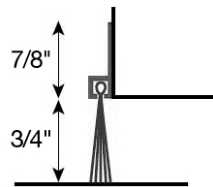

BRUSH

PART NUMBER	COLOR
3' x 7'	
J17MI-00-A	Mill
4' x 7'	
J18MI-00-A	Mill
6' x 7'	
J20MI-00-A	Mill

VINYL

PART NUMBER	COLOR
3' x 7'	
V17MI-00-A	Mill
4' x 7'	
V18MI-00-A	Mill
6' x 7'	
V20MI-00-A	Mill

DEMAND THE HIGHEST QUALITY PRODUCTS

BRUSH

PART NUMBER	COLOR
3' COMMERCIAL STANDARD SWEEP KIT	
S3BCO-MI-A	Mill
S3BCO-BR-A	Brown
4' COMMERCIAL STANDARD SWEEP KIT	
S4BCO-MI-A	Mill
S4BCO-BR-A	Brown

VINYL

PART NUMBER	COLOR
3' COMMERCIAL STANDARD SWEEP KIT	
S3VCO-MI-A	Mill
S3VCO-BR-A	Brown
4' COMMERCIAL STANDARD SWEEP KIT	
S4VCO-MI-A	Mill
S4VCO-BR-A	Brown

BRUSH

PART NUMBER	COLOR
3' RESIDENTIAL SLIM-LINE SWEEP KIT	
S3BRE-MI-A	Mill
S3BRE-BR-A	Brown
4' RESIDENTIAL SLIM-LINE SWEEP KIT	
S4BRE-MI-A	Mill
S4BRE-BR-A	Brown

VINYL

PART NUMBER	COLOR
3' RESIDENTIAL SLIM-LINE SWEEP KIT	
S3VRE-MI-A	Mill
S3VRE-BR-A	Brown
4' RESIDENTIAL SLIM-LINE SWEEP KIT	
S4VRE-MI-A	Mill
S4VRE-BR-A	Brown