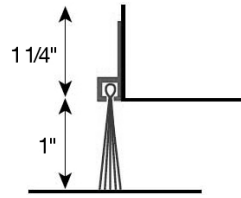

PASSAGE DOOR SWEEP SEAL KITS

Action Passage Door Sweep Seal Kits are a combination of our quality brush or vinyl and aluminum retainers. Each packaged kit comes complete with matching screws and pre-punched retainers for quick installation.

BRUSH

PART NUMBER	COLOR
3' COMMERCIAL STANDARD SWEEP KIT	
S3BCO-MI-A	Mill
S3BCO-BR-A	Brown
4' COMMERCIAL STANDARD SWEEP KIT	
S4BCO-MI-A	Mill
S4BCO-BR-A	Brown