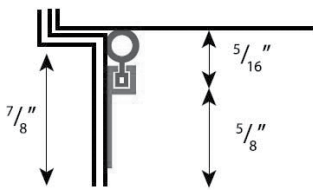

PASSAGE DOOR SEAL KITS

PASSAGE DOOR PERIMETER SEAL KITS

Kits are a combination of our Slim-Line Brush or vinyl bulb and aluminum retainers. Each packaged kit comes complete with matching screws and pre-punched retainers for quick installation. Available for 3' x 7', 4' x 7' or 6' x 7' doors. COMMERCIAL & RESIDENTIAL

BRUSH

PART NUMBER	COLOR
3' x 7'	
J17MI-00-A	Mill
4' x 7'	
J18MI-00-A	Mill
6' x 7'	
J20MI-00-A	Mill

VINYL

PART NUMBER	COLOR
3' x 7'	
V17MI-00-A	Mill
4' x 7'	
V18MI-00-A	Mill
6' x 7'	
V20MI-00-A	Mill

DEMAND THE HIGHEST QUALITY PRODUCTS